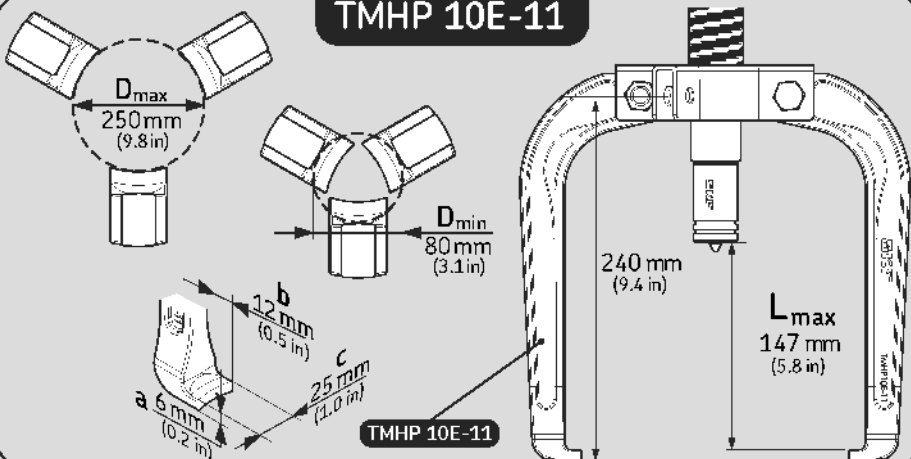

TMHP 10E-11