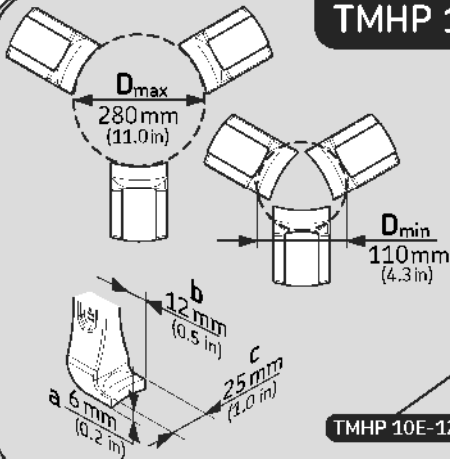

TMHP 10E-12