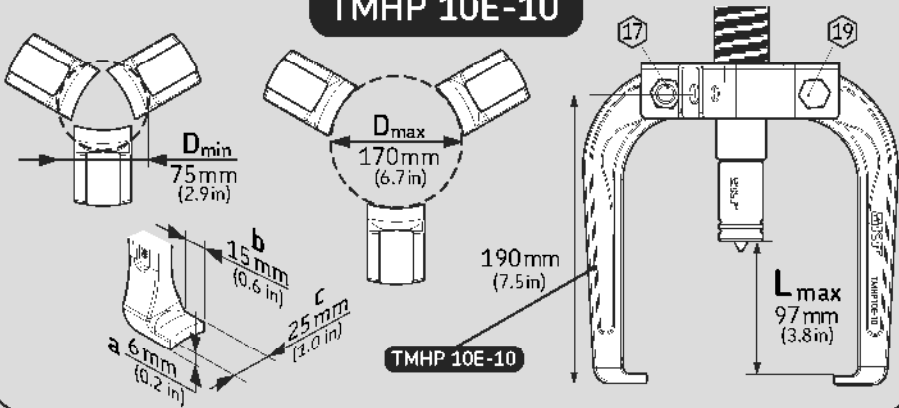

EU-DECLARATION OF CONFORMITY

We, SKF Maintenance Products, Kelvinbaan 16, 3439 MT Nieuwegein, The Netherlands, declare that the

ADVANCED JAW PULLER KIT TMHP 10E

has been designed and manufactured in accordance with:
DIRECTIVE 98/37/EC OF THE EUROPEAN PARLIAMENT AND OF THE COUNCIL of 22 June 1998
on the approximation of the laws of the Member States relating to machinery.

The Netherlands, 27 January 2005

Ebbe Malmstedt

Ebbe Malmstedt
Manager Product Development and Quality

TMHP 10E-10