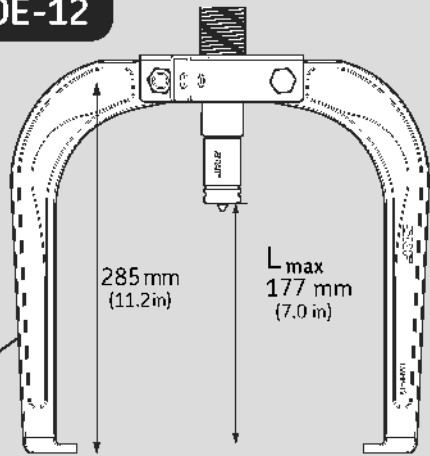

TMHP 10E-12